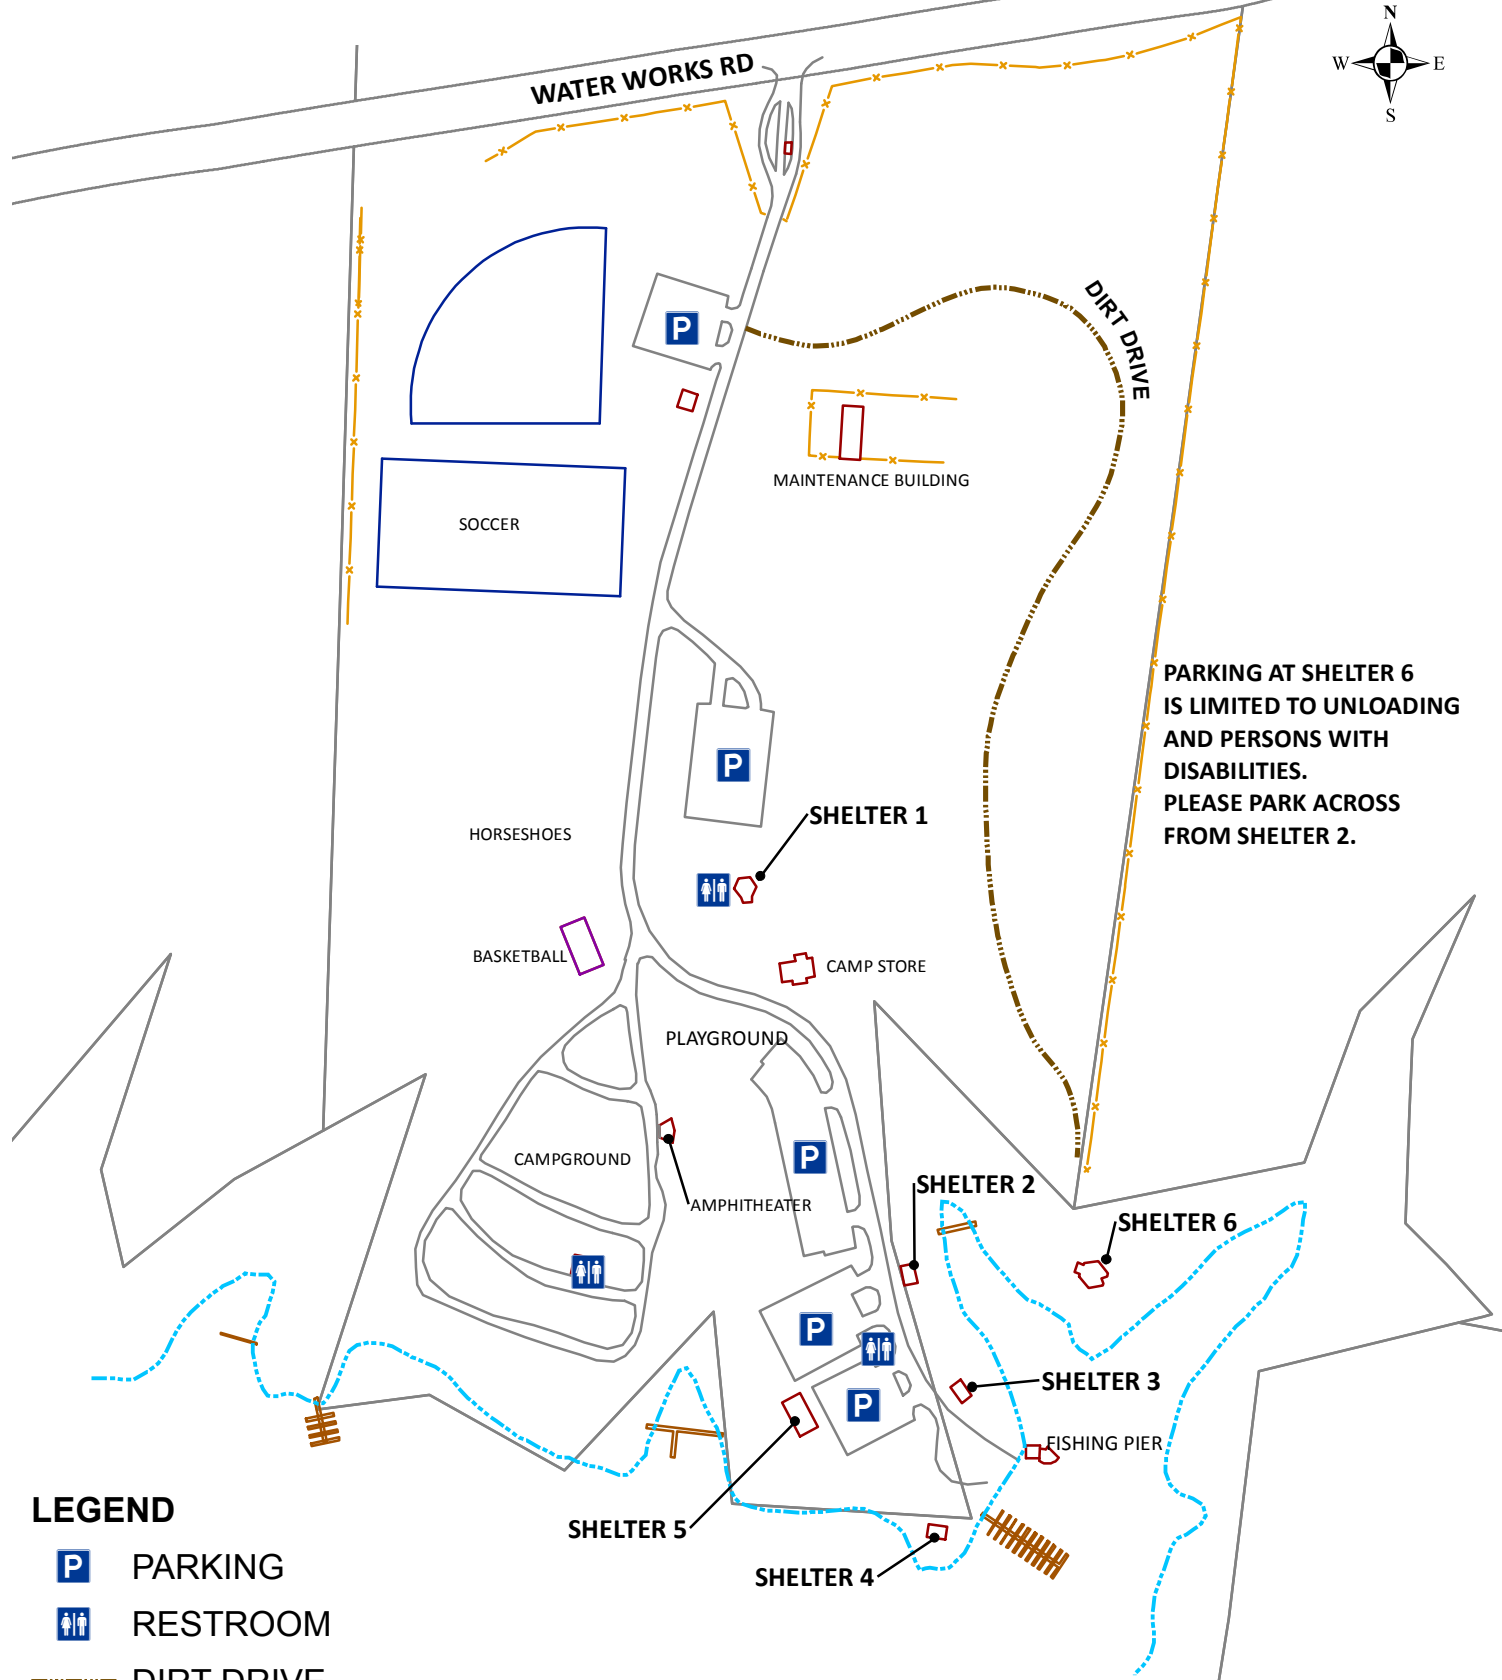

Lake Reidsville Facilities

PARKING AT SHELTER 6 IS LIMITED TO UNLOADING AND PERSONS WITH DISABILITIES. PLEASE PARK ACROSS FROM SHELTER 2.

LEGEND

- PARKING
- RESTROOM
- DIRT DRIVE
- LAKE WATERS EDGE

Prepared By:
City of Reidsville GIS